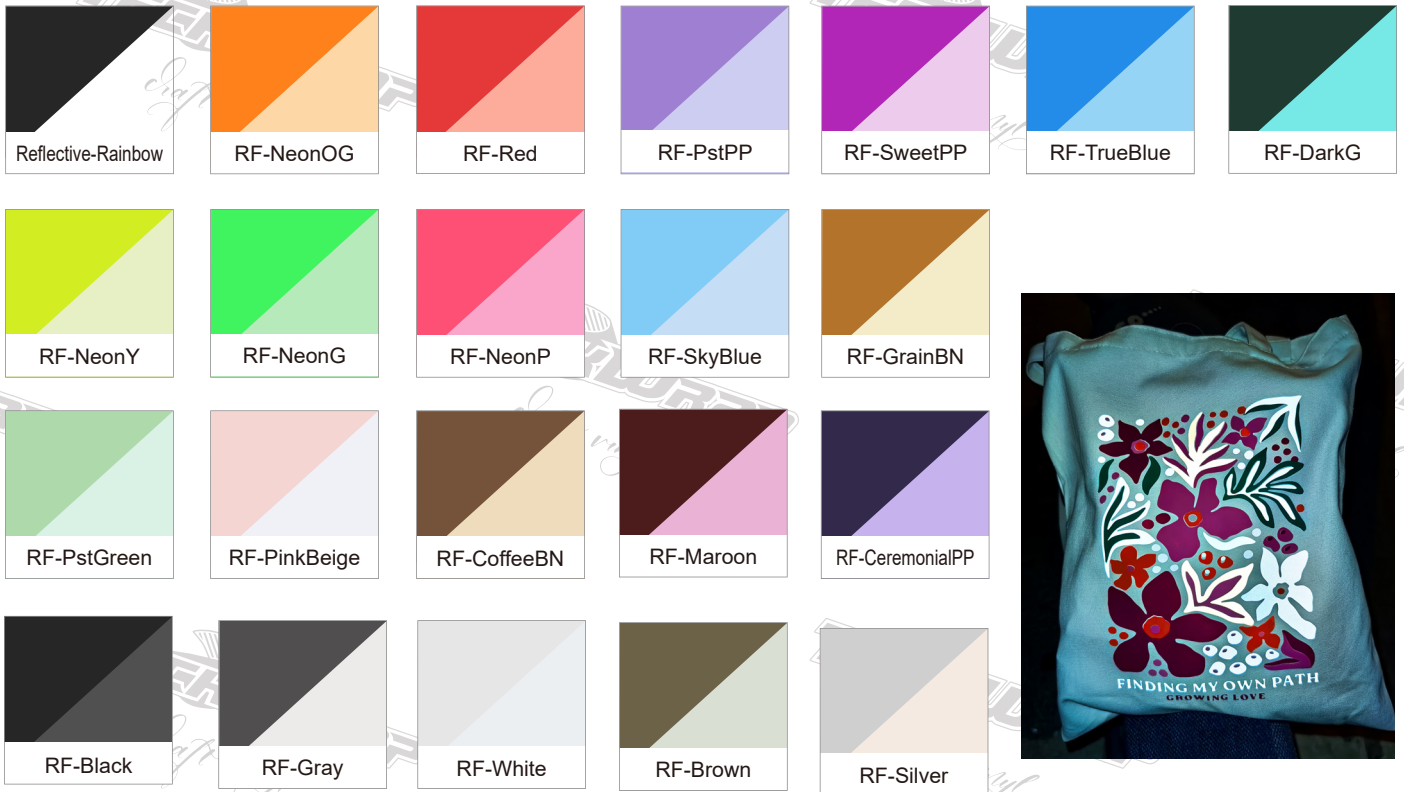

## Soft Metallic Holographic HTV

MHolo-Green	MHolo-Blue	MHolo-Violet	MHolo-Gold	MHolo-Silver	MHolo-RoseGold	MHolo-Red

**Glitter HTV**

**Ombre Glitter HTV**

**NEW Metallic Pearlescent HTV**

**Chameleon Shimmer HTV**

**Glow In The Dark Puff HTV**

GlowP-LightG	GlowP-Yellow	GlowP-NeonP	GlowP-NeonG	GlowP-White	GlowP-Blue	GlowP-Orange

**Glow In the Dark HTV**

**Reflective HTV**

**Chameleon HTV**

**PU Marble HTV**

Marble-Brown

Marble-Lime

Marble-Blue

Marble-Emerald

Marble-Orange

Marble-Pink

Marble-Apple

**NEW Colorful HTV**

Colorful-Soda

Colorful-Ocean

Colorful-Berry

Colorful-Grape

**Galaxy HTV**

Galaxy-StarryBR

Galaxy-Black

Galaxy-Purple

Galaxy-Orange